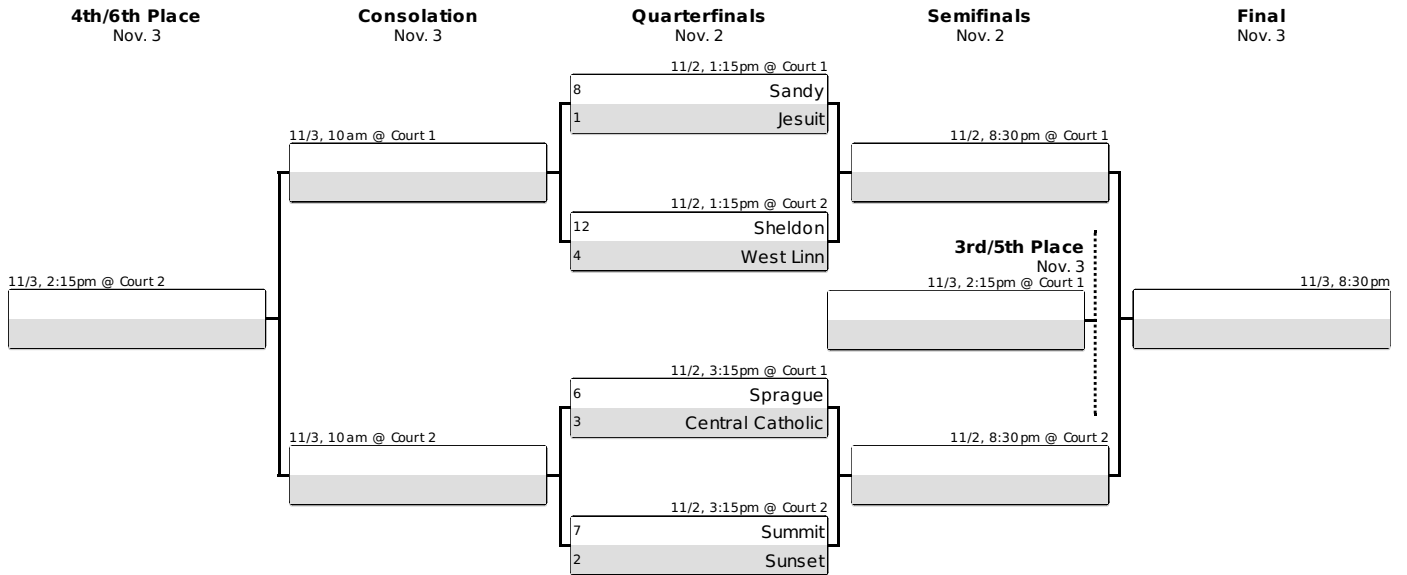

2018 OSAA / OnPoint Community Credit Union 6A Volleyball State Championship

November 2-3, Liberty High School, Hillsboro

Round 1 Oct. 24		Round 2 Oct. 27		Round 2 Oct. 27		Round 1 Oct. 24	
32 South Salem 0	1 Jesuit 3	16 South Eugene 0	1 Jesuit 3	0 Tualatin 14	3 Central Catholic 3	0 Aloha 30	3 Central Catholic 3
25-8, 25-6, 25-9	10/24, 6:30 pm	25-7, 25-15, 25-15	10/27, 5pm	25-20, 25-14, 25-13	10/24, 6:30 pm	25-14, 25-12, 25-19	10/24, 6:30 pm
17 Wilson 1	16 South Eugene 3	9 Lincoln 0	8 Sandy 3	0 Bend 11	3 Sprague 6	1 Roseburg 19	3 Tualatin 14
25-21, 25-13, 21-25, 25-14	10/24, 6 pm	25-22, 25-14, 25-15	10/27, 5pm @ Cedar Ridge Middle Sch..	25-10, 25-19, 25-17	10/27, 3pm	16-25, 25-16, 25-12, 25-18	10/24, 6:30 pm
24 Sherwood 0	9 Lincoln 3	12 Sheldon 3	5 Mountainside 2	1 Southridge 10	3 Summit 7	1 McMinnville 22	3 Bend 11
25-20, 25-18, 25-19	10/24, 6 pm	25-17, 25-23, 25-17	19-25, 20-25, 25-15, 25-22, 15-12	25-22, 16-25, 25-21, 25-21	10/24, 6:30 pm	25-10, 25-8, 20-25, 25-19	25-10, 25-11, 25-16
25 Cleveland 0	8 Sandy 3	20 Glencoe 0	13 Clackamas 1	1 Lake Oswego 15	3 Sunset 2	0 Liberty 27	3 Sprague 6
25-8, 25-17, 25-17	10/24, 6:45 pm	25-19, 25-19, 25-21	10/27, 5:30 pm	24-25, 25-22, 25-17, 25-17	10/24, 6 pm	25-10, 25-11, 25-16	10/24, 6:30 pm
28 Barlow 0	5 Mountainside 3	29 Grants Pass 0	4 West Linn 3	0 Canby 26	3 Summit 7	0 Canby 26	3 Summit 7
25-17, 25-23, 25-17	10/24, 6:45 pm	25-6, 25-16, 25-14	23-25, 25-20, 25-22, 25-15	10/27, 5pm	10/24, 6:30 pm	25-11, 25-17, 25-18	10/24, 6:30 pm
21 Oregon City 0	12 Sheldon 3	20 North Medford 18		1 Lake Oswego 15	3 Lake Oswego 15	1 Newberg 23	3 Southridge 10
25-17, 28-26, 25-22	10/24, 6:30 pm	25-20, 25-21, 25-19		3 Sunset 2	0 Grant 31	25-21, 25-23, 19-25, 25-19	25-21, 25-23, 19-25, 25-19
20 Glencoe 0	13 Clackamas 3	0 Grant 31			3 Sunset 2	10/24, 7pm	10/24, 7pm
25-19, 25-19, 25-21	10/24, 6 pm	25-17, 25-11, 25-19				0 North Medford 18	0 North Medford 18
29 Grants Pass 0	4 West Linn 3	25-17, 25-11, 25-19				3 Lake Oswego 15	3 Lake Oswego 15
25-6, 25-16, 25-14	10/24, 6:30 pm					0 Grant 31	0 Grant 31
						3 Sunset 2	3 Sunset 2

The team with the better Adjusted Playoff Ranking (APR) shall be the designated home team (bottom team in the matchup).