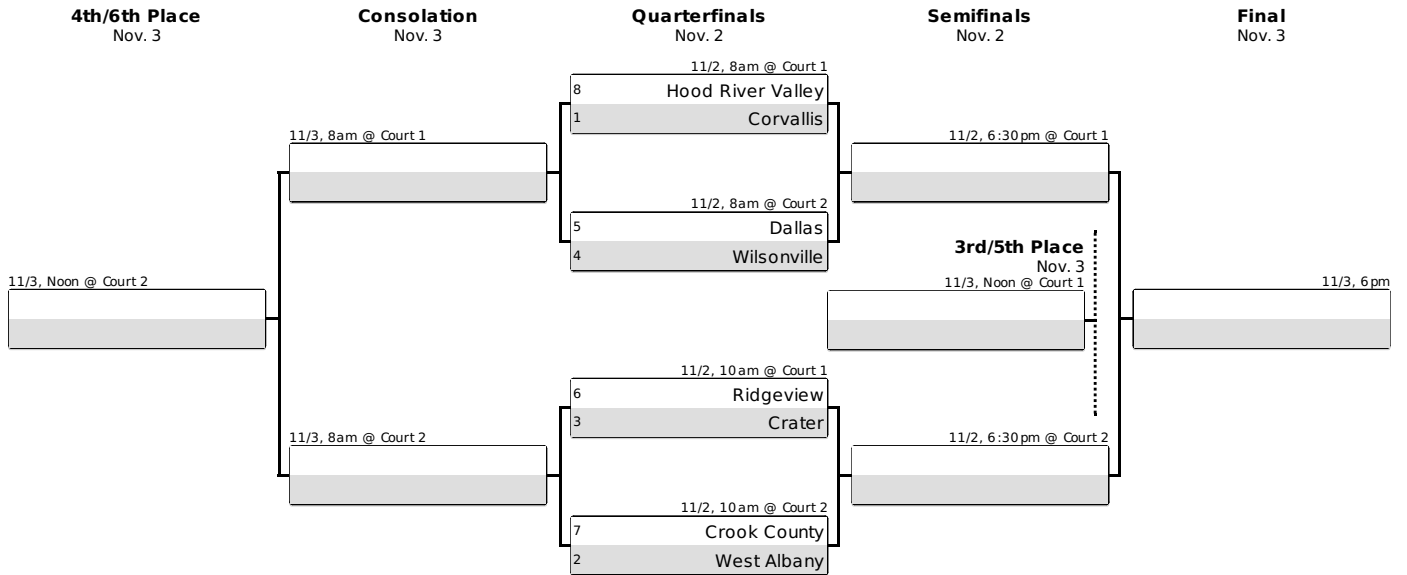

2018 OSAA / OnPoint Community Credit Union 5A Volleyball State Championship

November 2-3, Liberty High School, Hillsboro

Round 1 Oct. 27

10/27, 6pm	
16 St. Helens	0
1 Corvallis	3
25-14, 25-10, 25-6	

10/27, 4pm	
9 La Salle Prep	1
8 Hood River Valley	3
23-25, 25-21, 25-17, 25-23	

10/27, 6pm	
12 Churchill	1
5 Dallas	3
25-17, 25-19, 20-25, 25-23	

10/27, 3pm	
13 Silverton	2
4 Wilsonville	3
17-25, 25-20, 25-14, 21-25, 15-7	

Round 1 Oct. 27

10/27, 5pm	
0 Lebanon	14
3 Crater	3
25-17, 25-21, 25-19	

10/27, 3pm	
1 Thurston	11
3 Ridgeview	6
25-15, 19-25, 25-23, 25-23	

10/27, 6pm	
2 North Eugene	10
3 Crook County	7
24-26, 25-23, 16-25, 25-20, 15-10	

10/27, 2pm	
0 Putnam	15
3 West Albany	2
25-10, 25-23, 25-13	

The team with the better Adjusted Playoff Ranking (APR) shall be the designated home team (bottom team in the matchup).